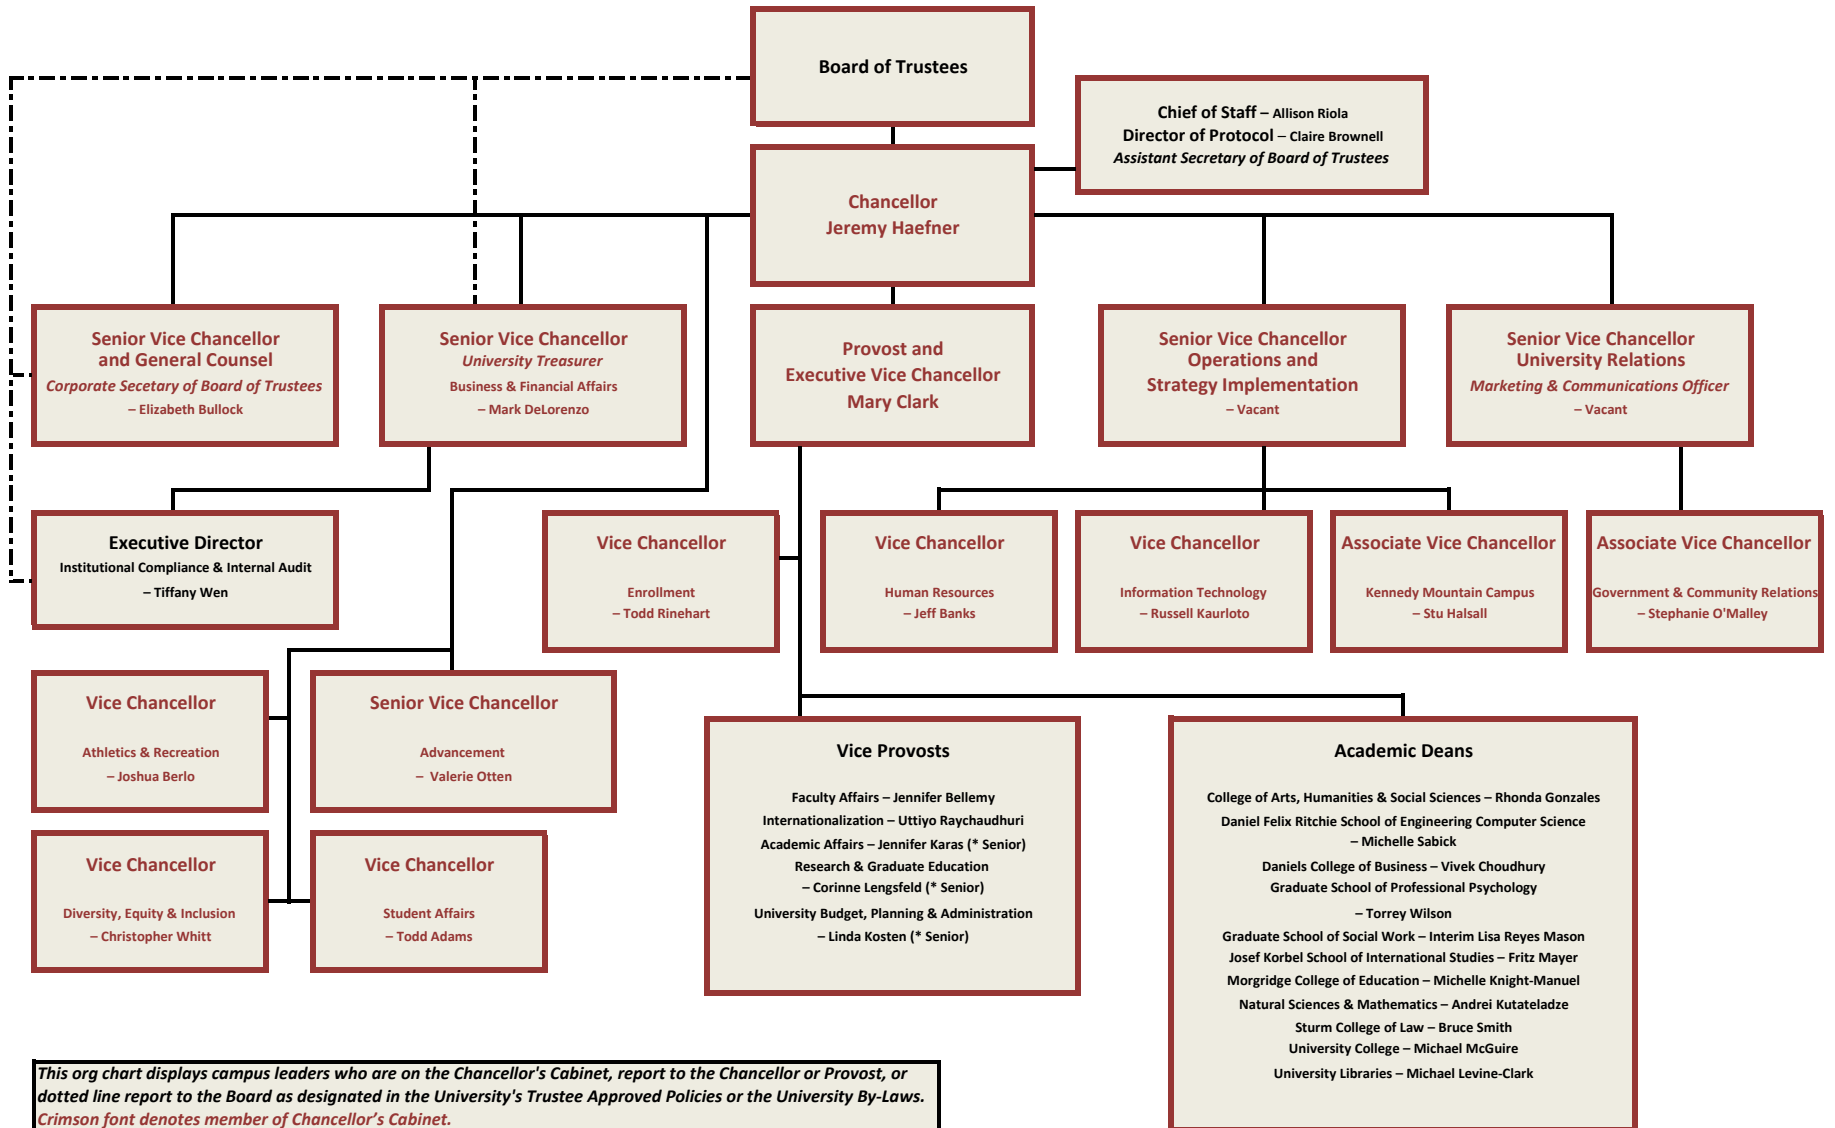

UNIVERSITY OF DENVER – ORGANIZATIONAL CHART

*This org chart displays campus leaders who are on the Chancellor's Cabinet, report to the Chancellor or Provost, or dotted line report to the Board as designated in the University's Trustee Approved Policies or the University By-Laws. **Crimson font denotes member of Chancellor's Cabinet.***